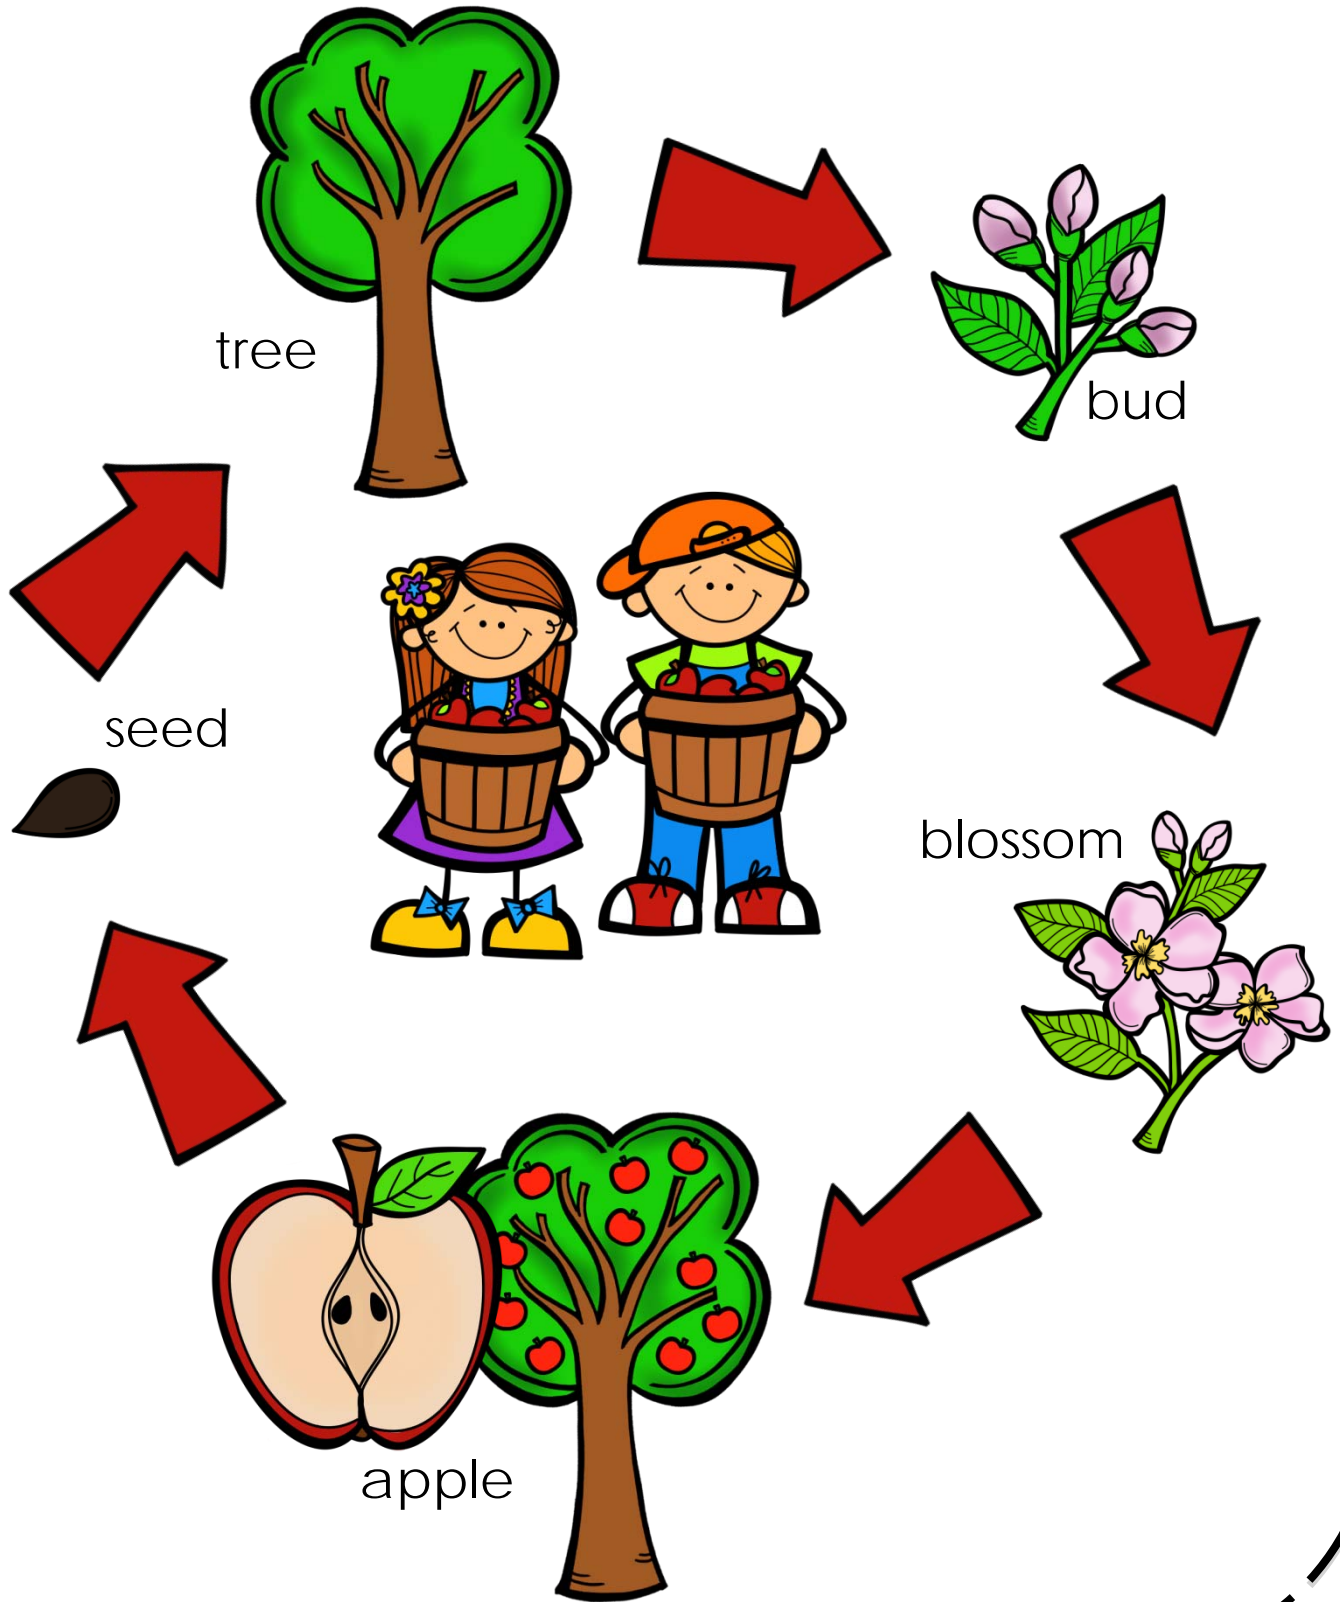

Apple Investigations

A mini-science unit

Created by Kelly Kazeck

www.2care2teach4kids.com

APPLE TREE LIFE CYCLE

I can **OBSERVE**
the parts of an apple.

Apple Investigations

The apple I investigated was the color

It had

seeds

a stem

a leaf

skin

It looked like this...

Apple Investigations

The apple I investigated was the color

It had

seeds

a stem

a leaf

skin

It looked like this...

Apple Investigations

Graphics from