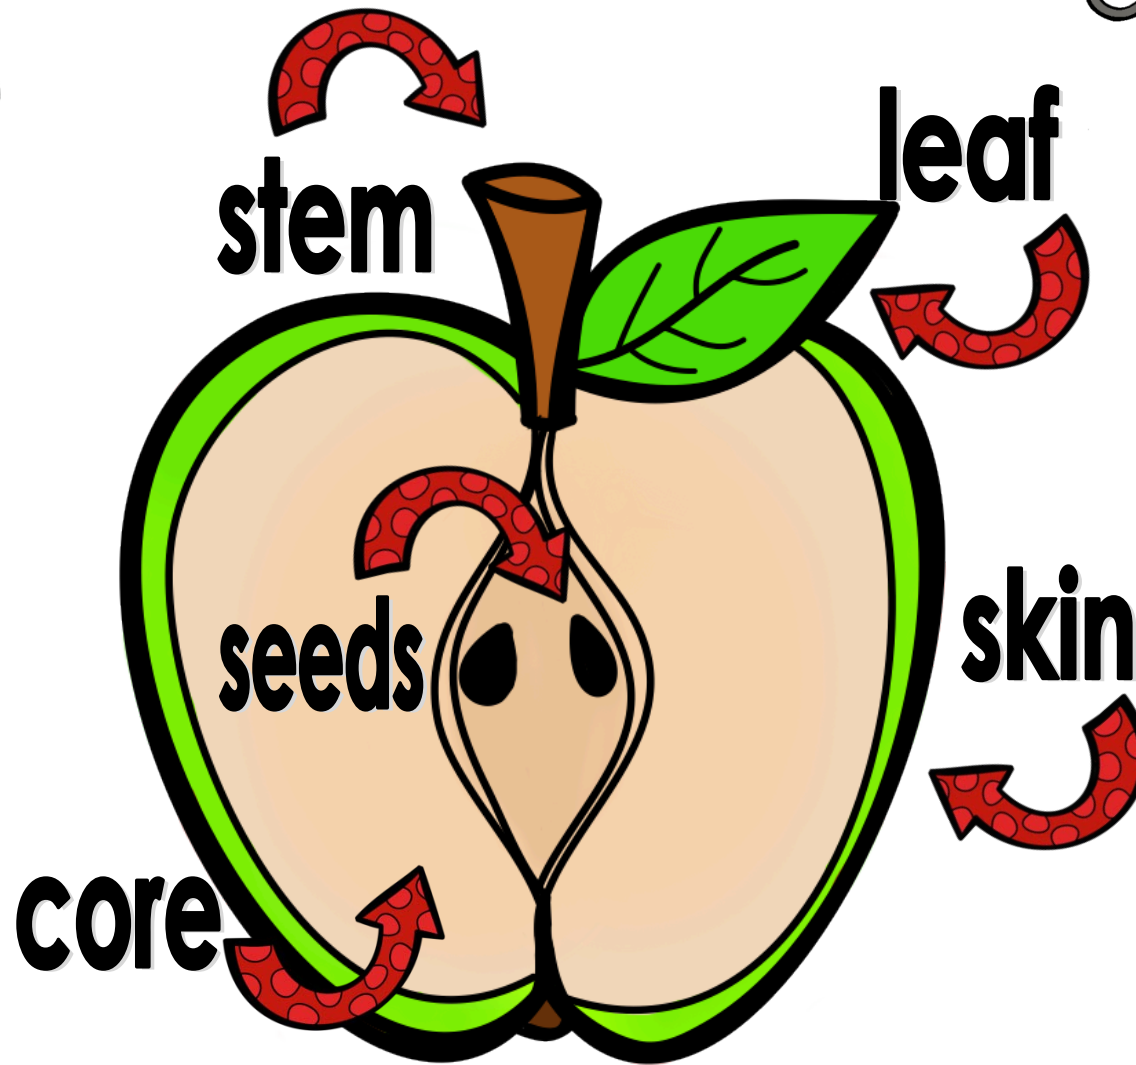

Apple Investigations

A mini-science unit

Created by Kelly Kazeck

www.2care2teach4kids.com

APPLE TREE LIFE CYCLE

I can **OBSERVE**
the parts of an apple.

Apple Investigations

The apple I investigated was the color

It had

seeds

a stem

a leaf

skin

It looked like this...

Apple Investigations

The apple I investigated was the color

It had

seeds

a stem

a leaf

skin

It looked like this...

Apple Investigations

Graphics from